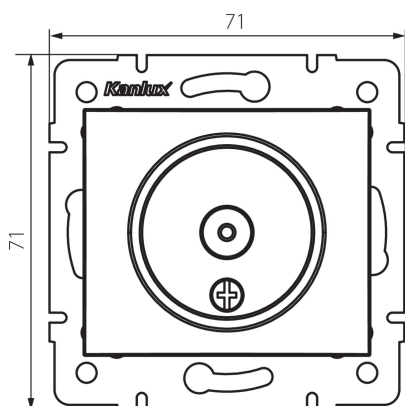

24743 DOMO 01-1300-002 bi

TV antenna terminal wall socket

5905339247438

GENERAL DATA:

Colour: white

Place of assembly: Recessed mount in the wall

Width [mm]: 69

Height [mm]: 64

Diameter of an installation box: 60

Number of sockets: 1

TECHNICAL DATA:

Material: PC

Socket type: antenna, TV-Type terminal

Plastic: PC

IP class: 20

LOGISTIC DATA:

Packaging method: 10

Number of units in the secondary packaging: 10

Number of units in the packaging: 120

Net unit weight [g]: 60

Grammage [g]: 72.5

Length of a unit pack [cm]: 10

Width of a unit pack [cm]: 4