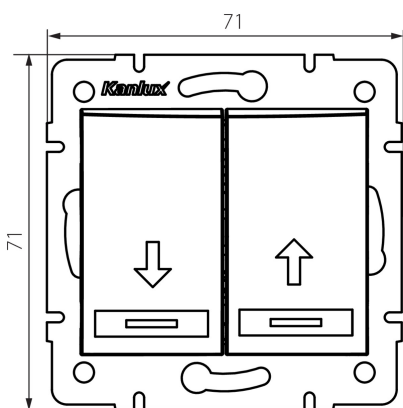

24744 DOMO 01-1310-202 bi

Control Shutter Switch

5905339247445

GENERAL DATA:

Colour: white
Place of assembly: Recessed mount in the wall
Highlighting: Not applicable
Width [mm]: 71
Height [mm]: 71
Diameter of an installation box: 60
Installation depth: 25

TECHNICAL DATA:

Rated voltage [V]: 250 AC
Material: PC
Material of contacts: CuSn94
Terminal type: Quick-fit coupling
Plastic: PC
Number of levers: 2
Rated current [AX]: 10
IP class: 20

LOGISTIC DATA:

Packaging method: 10
Number of units in the secondary packaging: 10
Number of units in the packaging: 120
Net unit weight [g]: 78
Grammage [g]: 91.83
Length of a unit pack [cm]: 9
Width of a unit pack [cm]: 5
Height of a unit pack [cm]: 14
Weight of a cardboard box [kg]: 11.0196
Width of a cardboard box [cm]: 25.5
Height of a cardboard box [cm]: 32
Length of a cardboard box [cm]: 44
Volume of a cardboard box [m³]: 0.035904