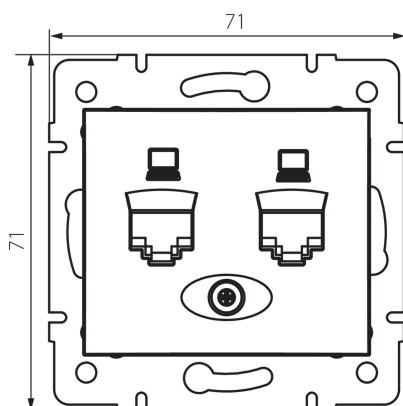

## 24755 DOMO 01-1410-002 bi

Double computer socket, independent (2x RJ45Cat 5e Jack)

5905339247551

### GENERAL DATA:

**Colour:** white

**Place of assembly:** Recessed mount in the wall

**Width [mm]:** 71

**Height [mm]:** 71

**Diameter of an installation box:** 60

**Number of sockets:** 2

### TECHNICAL DATA:

**Material:** PC

**Socket type:** dual independent computer 2xRJ45 Cat. 5e

**Plastic:** PC

**IP class:** 20