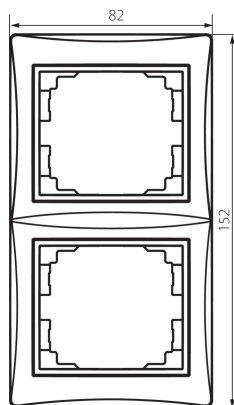

24767 DOMO 01-1520-002 bi

2 Gang Frame Vertical - with wing

5905339247674

GENERAL DATA:

Colour: white

Width [mm]: 81

Height [mm]: 152

TECHNICAL DATA:

Material: PC

Plastic: PC

LOGISTIC DATA:

Packaging method: 10

Number of units in the secondary packaging: 10

Number of units in the packaging: 120

Net unit weight [g]: 32

Grammage [g]: 43.42

Length of a unit pack [cm]: 10

Width of a unit pack [cm]: 1.5

Height of a unit pack [cm]: 21.5

Weight of a cardboard box [kg]: 5.2104

Width of a cardboard box [cm]: 18

Height of a cardboard box [cm]: 42

Length of a cardboard box [cm]: 37.5

Volume of a cardboard box [m³]: 0.02835