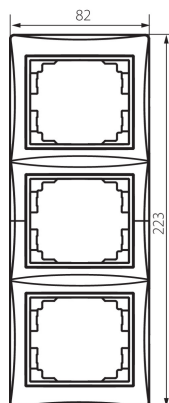

24768 DOMO 01-1530-002 bi

3 Gang Frame Vertical - with wing

5905339247681

GENERAL DATA:

Colour: white

Width [mm]: 81

Height [mm]: 223

TECHNICAL DATA:

Material: PC

Plastic: PC

LOGISTIC DATA:

Packaging method: 10

Number of units in the secondary packaging: 10

Number of units in the packaging: 120

Net unit weight [g]: 46

Grammage [g]: 60

Length of a unit pack [cm]: 10

Width of a unit pack [cm]: 1.5

Height of a unit pack [cm]: 29

Weight of a cardboard box [kg]: 7.2

Width of a cardboard box [cm]: 25

Height of a cardboard box [cm]: 42

Length of a cardboard box [cm]: 37.5