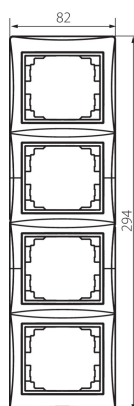

24769 DOMO 01-1540-002 bi

4 Gang Frame Vertical - with wing

5905339247698

GENERAL DATA:

Colour: white

Width [mm]: 81

Height [mm]: 294

TECHNICAL DATA:

Material: PC

Plastic: PC

LOGISTIC DATA:

Packaging method: 10

Number of units in the secondary packaging: 10

Number of units in the packaging: 120

Net unit weight [g]: 60

Grammage [g]: 76.33

Length of a unit pack [cm]: 10

Width of a unit pack [cm]: 1

Height of a unit pack [cm]: 36.5

Weight of a cardboard box [kg]: 9.1596

Width of a cardboard box [cm]: 32

Height of a cardboard box [cm]: 42

Length of a cardboard box [cm]: 37.5