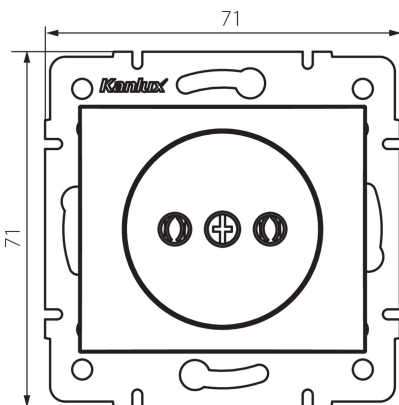

24789 DOMO 01-1210-103 kr

Socket Outlet Without Earth - FireProof Plastic

5905339247896

GENERAL DATA:

Colour: Ecrú
Place of assembly: Recessed mount in the wall
Width [mm]: 71
Height [mm]: 71
Diameter of an installation box: 60
Installation depth: 25
Number of sockets: 1

TECHNICAL DATA:

Rated voltage [V]: 250 AC
Rated current [A]: 16
Class of protection against electric shock: II
Material: PC
Material of contacts: CuSn94
Earthing type: 2P
Terminal type: Screw terminal
Plastic: PC
IP class: 20

LOGISTIC DATA:

Packaging method: 10
Number of units in the secondary packaging: 10
Number of units in the packaging: 120
Net unit weight [g]: 58
Grammage [g]: 70.58
Length of a unit pack [cm]: 10
Width of a unit pack [cm]: 4
Height of a unit pack [cm]: 14
Weight of a cardboard box [kg]: 8.4696
Width of a cardboard box [cm]: 25.5
Height of a cardboard box [cm]: 32
Length of a cardboard box [cm]: 44
Volume of a cardboard box [m³]: 0.035904