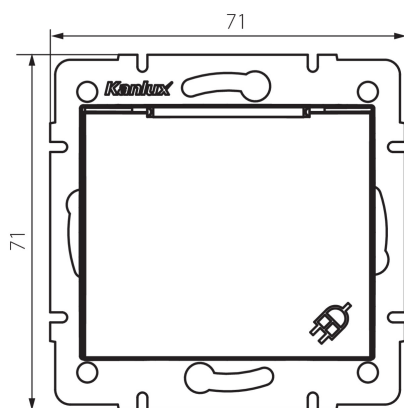

## 24791 DOMO 01-1230-103 kr

Socket Outlet Earthed - With Protection Cover - FireProof Plastic

5905339247919

### GENERAL DATA:

**Colour:** Ecrú  
**Place of assembly:** Recessed mount in the wall  
**Width [mm]:** 71  
**Height [mm]:** 71  
**Diameter of an installation box:** 60  
**Installation depth:** 25  
**Number of sockets:** 1

### TECHNICAL DATA:

**Rated voltage [V]:** 250 AC  
**Rated current [A]:** 16  
**Class of protection against electric shock:** I  
**Material:** PC  
**Material of contacts:** CuSn94  
**Earthing type:** type F  
**Terminal type:** Screw terminal  
**Plastic:** PC  
**IP class:** 44