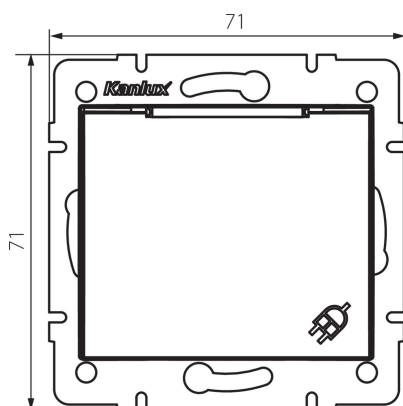

24792 DOMO 01-1560-103 kr

Type E power socket, IP44

5905339247926

GENERAL DATA:

Colour: Ecrú
Place of assembly: Recessed mount in the wall
Width [mm]: 71
Height [mm]: 71
Diameter of an installation box: 60
Installation depth: 25
Number of sockets: 1

TECHNICAL DATA:

Rated voltage [V]: 250 AC
Rated current [A]: 16
Class of protection against electric shock: I
Material: PC
Material of contacts: CuSn94
Earthing type: Type E
Terminal type: Screw terminal
Plastic: PC
IP class: 44

LOGISTIC DATA:

Packaging method: 10
Number of units in the secondary packaging: 10
Number of units in the packaging: 120
Net unit weight [g]: 82
Grammage [g]: 97.17
Length of a unit pack [cm]: 10
Width of a unit pack [cm]: 5
Height of a unit pack [cm]: 14
Weight of a cardboard box [kg]: 11.6604
Width of a cardboard box [cm]: 26.5
Height of a cardboard box [cm]: 32
Length of a cardboard box [cm]: 44
Volume of a cardboard box [m³]: 0.037312