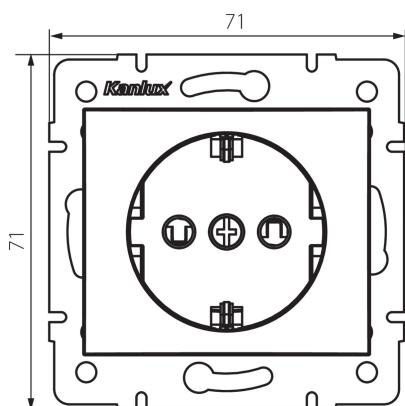

24793 DOMO 01-1240-103 kr

Schuko single power socket with contact protection

5905339247933

GENERAL DATA:

Colour: Ecrú
Place of assembly: Recessed mount in the wall
Contact protection: yes
Width [mm]: 71
Height [mm]: 71
Diameter of an installation box: 60
Installation depth: 25
Number of sockets: 1

TECHNICAL DATA:

Rated voltage [V]: 250 AC
Rated current [A]: 16
Class of protection against electric shock: I
Material: PC
Material of contacts: CuSn94
Earthing type: type F
Terminal type: Screw terminal
Plastic: PC
IP class: 20

LOGISTIC DATA:

Packaging method: 10
Number of units in the secondary packaging: 10
Number of units in the packaging: 120
Net unit weight [g]: 70
Grammage [g]: 84
Length of a unit pack [cm]: 10
Width of a unit pack [cm]: 5
Height of a unit pack [cm]: 14
Weight of a cardboard box [kg]: 10.08
Width of a cardboard box [cm]: 26.5
Height of a cardboard box [cm]: 32
Length of a cardboard box [cm]: 44
Volume of a cardboard box [m³]: 0.037312