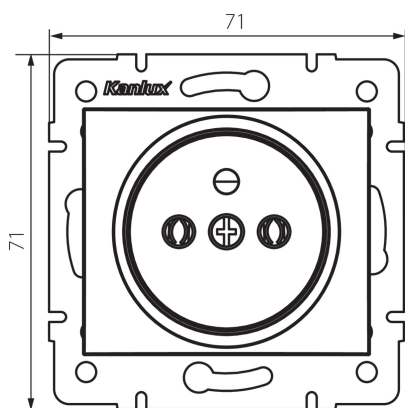

## 24795 DOMO 01-1251-103 kr

Type E single power socket

5905339247957

### GENERAL DATA:

**Colour:** Ecrú  
**Place of assembly:** Recessed mount in the wall  
**Width [mm]:** 71  
**Height [mm]:** 71  
**Diameter of an installation box:** 60  
**Installation depth:** 25  
**Number of sockets:** 1

### TECHNICAL DATA:

**Rated voltage [V]:** 250 AC  
**Rated current [A]:** 16  
**Class of protection against electric shock:** I  
**Material:** PC  
**Material of contacts:** CuSn94  
**Earthing type:** Type E  
**Terminal type:** Screw terminal  
**Plastic:** PC  
**IP class:** 20