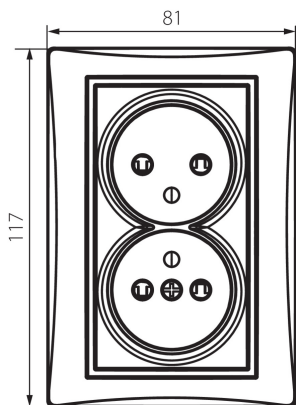

24797 DOMO 01-1260-103 kr

Type E double power socket, complete, with contact protection

5905339247971

GENERAL DATA:

Colour: Ecrú
Place of assembly: Recessed mount in the wall
Contact protection: yes
Width [mm]: 81
Height [mm]: 110
Diameter of an installation box: 68
Installation depth: 25
Number of sockets: 2

TECHNICAL DATA:

Rated voltage [V]: 250 AC
Rated current [A]: 16
Class of protection against electric shock: I
Material: PC
Material of contacts: CuSn94
Earthing type: Type E
Terminal type: Screw terminal
Plastic: PC
IP class: 20

LOGISTIC DATA:

Packaging method: 10
Number of units in the secondary packaging: 10
Number of units in the packaging: 120
Net unit weight [g]: 120
Grammage [g]: 138.42
Length of a unit pack [cm]: 9
Width of a unit pack [cm]: 5
Height of a unit pack [cm]: 18
Weight of a cardboard box [kg]: 16.6104
Width of a cardboard box [cm]: 25
Height of a cardboard box [cm]: 52.5
Length of a cardboard box [cm]: 52
Volume of a cardboard box [m³]: 0.06825