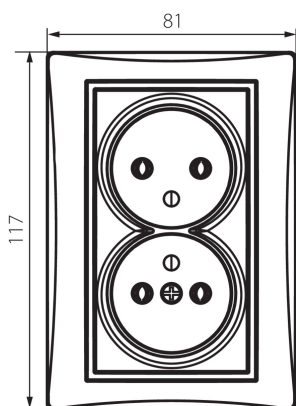

## 24798 DOMO 01-1261-103 kr

Type E double power socket, complete

5905339247988

### GENERAL DATA:

**Colour:** Ecrú  
**Place of assembly:** Recessed mount in the wall  
**Width [mm]:** 81  
**Height [mm]:** 110  
**Diameter of an installation box:** 68  
**Installation depth:** 25  
**Number of sockets:** 2

### TECHNICAL DATA:

**Rated voltage [V]:** 250 AC  
**Rated current [A]:** 16  
**Class of protection against electric shock:** I  
**Material:** PC  
**Material of contacts:** CuSn94  
**Earthing type:** Type E  
**Terminal type:** Screw terminal  
**Plastic:** PC  
**IP class:** 20