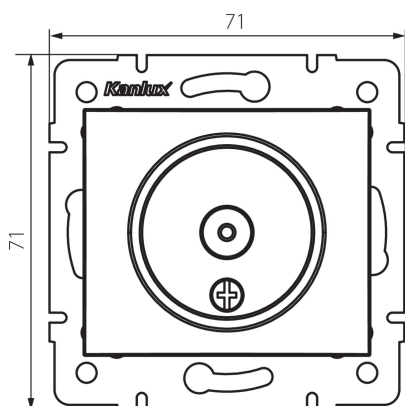

24801 DOMO 01-1290-003 kr

TV antenna loop-through wall socket

5905339248015

GENERAL DATA:

Colour: Ecrú

Place of assembly: Recessed mount in the wall

Width [mm]: 69

Height [mm]: 64

Diameter of an installation box: 60

Number of sockets: 1

TECHNICAL DATA:

Material: PC

Socket type: antenna, TV-Type pass-through

Plastic: PC

IP class: 20

LOGISTIC DATA:

Packaging method: 10

Number of units in the secondary packaging: 10

Number of units in the packaging: 120

Net unit weight [g]: 66

Grammage [g]: 78.33

Length of a unit pack [cm]: 10

Width of a unit pack [cm]: 4