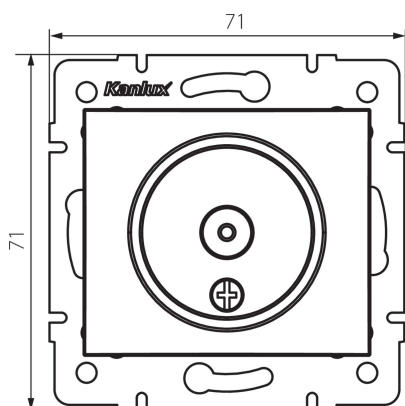

24802 DOMO 01-1300-003 kr

TV antenna terminal wall socket

5905339248022

GENERAL DATA:

Colour: Ecrú
Place of assembly: Recessed mount in the wall
Width [mm]: 69
Height [mm]: 64
Diameter of an installation box: 60
Number of sockets: 1

TECHNICAL DATA:

Material: PC
Socket type: antenna, TV-Type terminal
Plastic: PC
IP class: 20

LOGISTIC DATA:

Packaging method: 10
Number of units in the secondary packaging: 10
Number of units in the packaging: 120
Net unit weight [g]: 60
Grammage [g]: 72.5
Length of a unit pack [cm]: 10
Width of a unit pack [cm]: 4
Height of a unit pack [cm]: 14
Weight of a cardboard box [kg]: 8.7
Width of a cardboard box [cm]: 25.5
Height of a cardboard box [cm]: 32
Length of a cardboard box [cm]: 44
Volume of a cardboard box [m³]: 0.035904