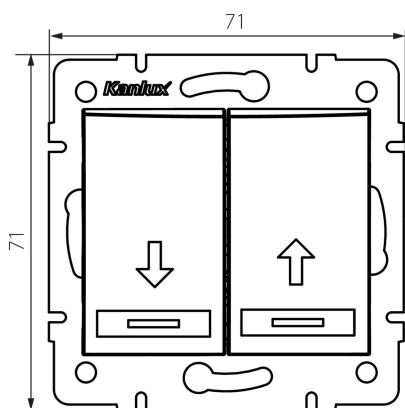

24803 DOMO 01-1310-203 kr

Control Shutter Switch

5905339248039

GENERAL DATA:

Colour: Ecrú

Place of assembly: Recessed mount in the wall

Highlighting: Not applicable

Width [mm]: 71

Height [mm]: 71

Diameter of an installation box: 60

Installation depth: 25

TECHNICAL DATA:

Rated voltage [V]: 250 AC

Material: PC

Material of contacts: CuSn94

Terminal type: Quick-fit coupling

Plastic: PC

Number of levers: 2

Rated current [AX]: 10

IP class: 20

LOGISTIC DATA:

Packaging method: 10

Number of units in the secondary packaging: 10

Number of units in the packaging: 120