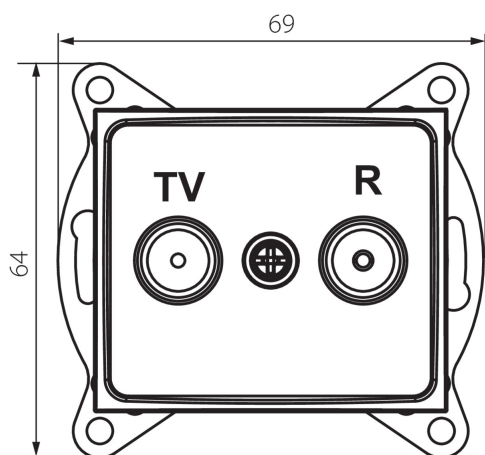

24804 DOMO 01-1320-003 kr

Radio/TV loop-through wall socket

5905339248046

GENERAL DATA:

Colour: Ecrú

Place of assembly: Recessed mount in the wall

Width [mm]: 69

Height [mm]: 64

Diameter of an installation box: 60

Number of sockets: 2

TECHNICAL DATA:

Material: PC

Socket type: RTV pass-through

Plastic: PC

IP class: 20

LOGISTIC DATA:

Packaging method: 10

Number of units in the secondary packaging: 10

Number of units in the packaging: 120

Net unit weight [g]: 88

Grammage [g]: 100.58

Length of a unit pack [cm]: 10

Width of a unit pack [cm]: 4