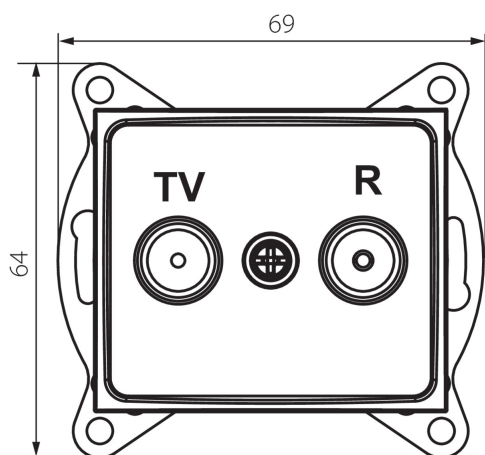

24805 DOMO 01-1330-003 kr

Radio/TV terminal wall socket

5905339248053

GENERAL DATA:

Colour: Ecrú

Place of assembly: Recessed mount in the wall

Width [mm]: 69

Height [mm]: 64

Diameter of an installation box: 60

Number of sockets: 2

TECHNICAL DATA:

Material: PC

Socket type: RTV terminal

Plastic: PC

IP class: 20

LOGISTIC DATA:

Packaging method: 10

Number of units in the secondary packaging: 10

Number of units in the packaging: 120

Net unit weight [g]: 58

Grammage [g]: 102.58

Length of a unit pack [cm]: 10

Width of a unit pack [cm]: 4