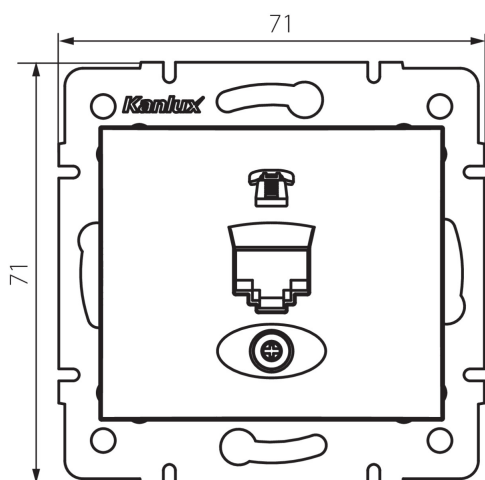

24810 DOMO 01-1370-003 kr

Numeric Telephone Socket Outlet (RJ11) -1 Gang

5905339248107

GENERAL DATA:

Colour: Ecrú

Place of assembly: Recessed mount in the wall

Width [mm]: 71

Height [mm]: 71

Diameter of an installation box: 60

Number of sockets: 1

TECHNICAL DATA:

Material: PC

Socket type: single telephone RJ11

Plastic: PC

IP class: 20

LOGISTIC DATA:

Packaging method: 10

Number of units in the secondary packaging: 10

Number of units in the packaging: 120

Net unit weight [g]: 56

Grammage [g]: 68.5

Length of a unit pack [cm]: 10

Width of a unit pack [cm]: 4