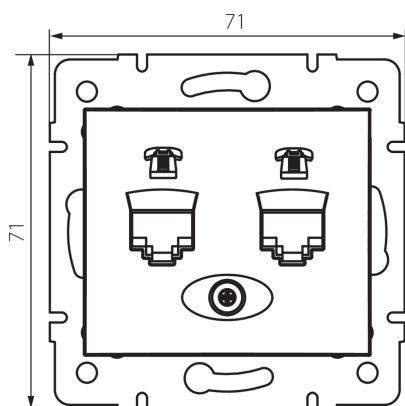

## 24811 DOMO 01-1380-003 kr

Double Numeric Telephone Socket Outlet (2pcs RJ11)

5905339248114

### GENERAL DATA:

**Colour:** Ecrú

**Place of assembly:** Recessed mount in the wall

**Width [mm]:** 71

**Height [mm]:** 71

**Diameter of an installation box:** 60

**Number of sockets:** 2

### TECHNICAL DATA:

**Material:** PC

**Socket type:** dual independent telephone 2x RJ11

**Plastic:** PC

**IP class:** 20