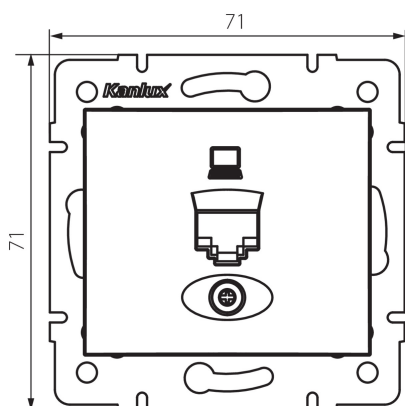

24812 DOMO 01-1390-003 kr

Single computer socket (RJ45Cat 5e Jack)

5905339248121

GENERAL DATA:

Colour: Ecrú
Place of assembly: Recessed mount in the wall
Width [mm]: 71
Height [mm]: 71
Diameter of an installation box: 60
Number of sockets: 1

TECHNICAL DATA:

Material: PC
Socket type: single computer RJ45 Cat. 5e
Plastic: PC
IP class: 20

LOGISTIC DATA:

Packaging method: 10
Number of units in the secondary packaging: 10
Number of units in the packaging: 120
Net unit weight [g]: 56
Grammage [g]: 68.58
Length of a unit pack [cm]: 10
Width of a unit pack [cm]: 4
Height of a unit pack [cm]: 14
Weight of a cardboard box [kg]: 8.2296
Width of a cardboard box [cm]: 25.5
Height of a cardboard box [cm]: 32
Length of a cardboard box [cm]: 44
Volume of a cardboard box [m³]: 0.035904