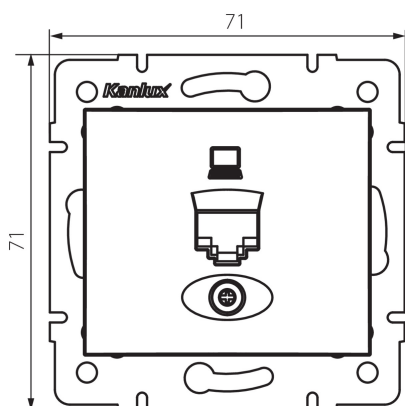

24813 DOMO 01-1400-003 kr

Single computer socket (RJ45Cat 6 Jack)

5905339248138

GENERAL DATA:

Colour: Ecrú
Place of assembly: Recessed mount in the wall
Width [mm]: 71
Height [mm]: 71
Diameter of an installation box: 60
Number of sockets: 1

TECHNICAL DATA:

Material: PC
Socket type: single computer RJ45 Cat. 6
Plastic: PC
IP class: 20

LOGISTIC DATA:

Packaging method: 10
Number of units in the secondary packaging: 10
Number of units in the packaging: 120
Net unit weight [g]: 56
Grammage [g]: 68.58
Length of a unit pack [cm]: 9
Width of a unit pack [cm]: 4
Height of a unit pack [cm]: 13
Weight of a cardboard box [kg]: 8.2296
Width of a cardboard box [cm]: 25.5
Height of a cardboard box [cm]: 32
Length of a cardboard box [cm]: 44
Volume of a cardboard box [m³]: 0.035904