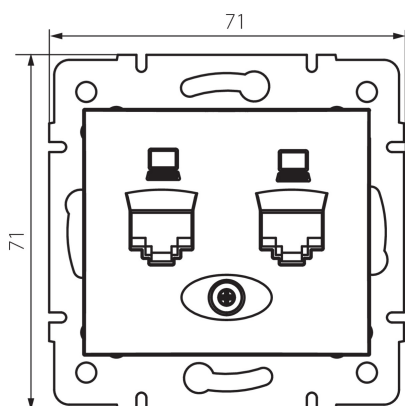

24814 DOMO 01-1410-003 kr

Double computer socket, independent (2x RJ45Cat 5e Jack)

5905339248145

GENERAL DATA:

Colour: Ecrú
Place of assembly: Recessed mount in the wall
Width [mm]: 71
Height [mm]: 71
Diameter of an installation box: 60
Number of sockets: 2

TECHNICAL DATA:

Material: PC
Socket type: dual independent computer 2xRJ45 Cat. 5e
Plastic: PC
IP class: 20

LOGISTIC DATA:

Packaging method: 10
Number of units in the secondary packaging: 10
Number of units in the packaging: 120
Net unit weight [g]: 62
Grammage [g]: 74.58
Length of a unit pack [cm]: 10
Width of a unit pack [cm]: 4
Height of a unit pack [cm]: 14
Weight of a cardboard box [kg]: 8.9496
Width of a cardboard box [cm]: 25.5
Height of a cardboard box [cm]: 32
Length of a cardboard box [cm]: 44
Volume of a cardboard box [m³]: 0.035904