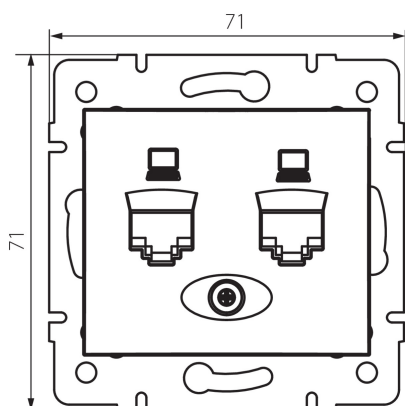

24815 DOMO 01-1420-003 kr

Double computer socket, independent (2x RJ45Cat 6 Jack)

5905339248152

GENERAL DATA:

Colour: Ecrú
Place of assembly: Recessed mount in the wall
Width [mm]: 71
Height [mm]: 71
Diameter of an installation box: 60
Number of sockets: 2

TECHNICAL DATA:

Material: PC
Socket type: dual independent computer 2xRJ45 Cat. 6
Plastic: PC
IP class: 20

LOGISTIC DATA:

Packaging method: 10
Number of units in the secondary packaging: 10
Number of units in the packaging: 120
Net unit weight [g]: 64
Grammage [g]: 76.67
Length of a unit pack [cm]: 9
Width of a unit pack [cm]: 5
Height of a unit pack [cm]: 13
Weight of a cardboard box [kg]: 9.2004
Width of a cardboard box [cm]: 25.5
Height of a cardboard box [cm]: 32
Length of a cardboard box [cm]: 44
Volume of a cardboard box [m³]: 0.035904