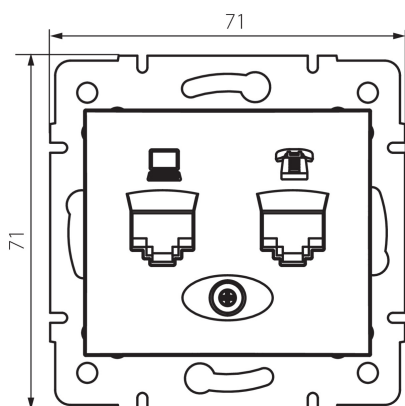

## 24816 DOMO 01-1430-003 kr

Computer and telephone socket (RJ45 Cat 5e+RJ11)

5905339248169

### GENERAL DATA:

**Colour:** Ecrú

**Place of assembly:** Recessed mount in the wall

**Width [mm]:** 71

**Height [mm]:** 71

**Diameter of an installation box:** 60

**Number of sockets:** 2

### TECHNICAL DATA:

**Material:** PC

**Socket type:** computer-telephone RJ45 Cat. 5e; RJ11

**Plastic:** PC

**IP class:** 20