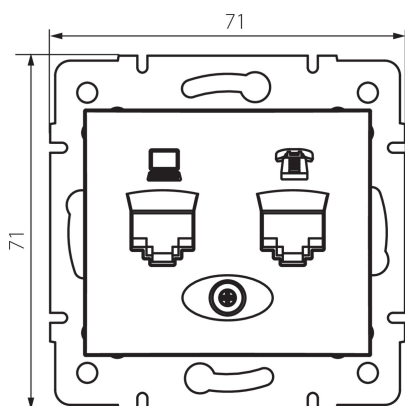

24817 DOMO 01-1440-003 kr

Computer and telephone socket (RJ45 Cat 6+RJ11)

5905339248176

GENERAL DATA:

Colour: Ecrú

Place of assembly: Recessed mount in the wall

Width [mm]: 71

Height [mm]: 71

Diameter of an installation box: 60

Number of sockets: 2

TECHNICAL DATA:

Material: PC

Socket type: computer-telephone RJ45 Cat. 6; RJ11

Plastic: PC

IP class: 20

LOGISTIC DATA:

Packaging method: 10

Number of units in the secondary packaging: 10

Number of units in the packaging: 120

Net unit weight [g]: 64

Grammage [g]: 76.67

Length of a unit pack [cm]: 10

Width of a unit pack [cm]: 5

Height of a unit pack [cm]: 14

Weight of a cardboard box [kg]: 9.2004

Width of a cardboard box [cm]: 25.5

Height of a cardboard box [cm]: 32

Length of a cardboard box [cm]: 44

Volume of a cardboard box [m³]: 0.035904