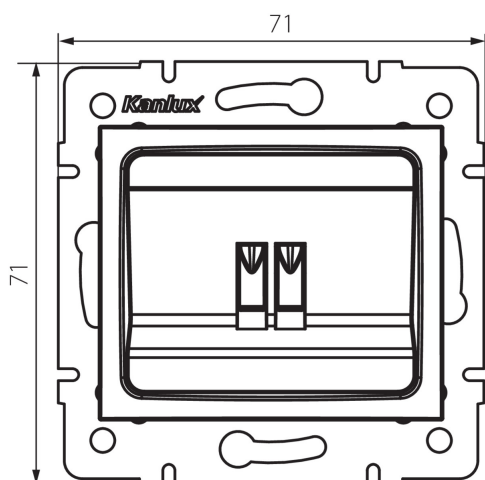

24818 DOMO 01-1450-003 kr

Single loudspeaker socket (2 contacts)

5905339248183

GENERAL DATA:

Colour: Ecrú
Place of assembly: Recessed mount in the wall
Width [mm]: 71
Height [mm]: 71
Diameter of an installation box: 60
Number of sockets: 1

TECHNICAL DATA:

Material: PC
Socket type: single speaker
Plastic: PC
IP class: 20

LOGISTIC DATA:

Packaging method: 10
Number of units in the secondary packaging: 10
Number of units in the packaging: 120
Net unit weight [g]: 58
Grammage [g]: 70.5
Length of a unit pack [cm]: 10
Width of a unit pack [cm]: 4
Height of a unit pack [cm]: 14
Weight of a cardboard box [kg]: 8.46
Width of a cardboard box [cm]: 25.5
Height of a cardboard box [cm]: 32
Length of a cardboard box [cm]: 44
Volume of a cardboard box [m³]: 0.035904