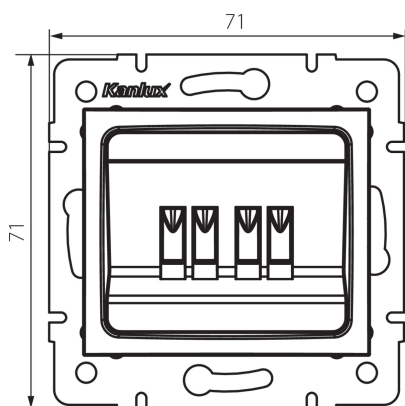

24819 DOMO 01-1820-003 kr

Double loudspeaker socket (4 contacts)

5905339248190

GENERAL DATA:

Colour: Ecrú
Place of assembly: Recessed mount in the wall
Width [mm]: 71
Height [mm]: 71
Diameter of an installation box: 60
Number of sockets: 2

TECHNICAL DATA:

Material: PC
Plastic: PC
IP class: 20

LOGISTIC DATA:

Packaging method: 10
Number of units in the secondary packaging: 10
Number of units in the packaging: 120
Net unit weight [g]: 66
Grammage [g]: 78.5
Length of a unit pack [cm]: 10
Width of a unit pack [cm]: 4
Height of a unit pack [cm]: 14
Weight of a cardboard box [kg]: 9.42
Width of a cardboard box [cm]: 25.5
Height of a cardboard box [cm]: 32
Length of a cardboard box [cm]: 44
Volume of a cardboard box [m³]: 0.035904