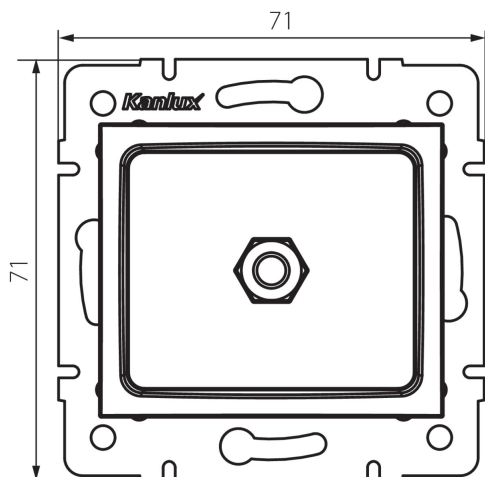

24820 DOMO 01-1830-003 kr

Equipotential socket

5905339248206

GENERAL DATA:

Colour: Ecrú

Place of assembly: Recessed mount in the wall

Width [mm]: 71

Height [mm]: 71

Diameter of an installation box: 60

Number of sockets: 1

TECHNICAL DATA:

Material: PC

Plastic: PC

IP class: 20

LOGISTIC DATA:

Packaging method: 10

Number of units in the secondary packaging: 10

Number of units in the packaging: 120

Net unit weight [g]: 64

Grammage [g]: 77

Length of a unit pack [cm]: 10

Width of a unit pack [cm]: 4

Height of a unit pack [cm]: 14