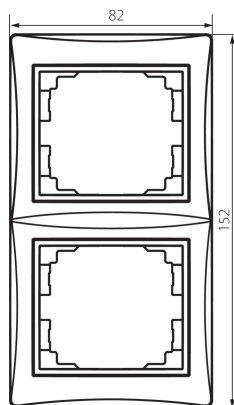

24826 DOMO 01-1520-003 kr

2 Gang Frame Vertical - with wing

5905339248268

GENERAL DATA:

Colour: Ecrú
Width [mm]: 81
Height [mm]: 152

TECHNICAL DATA:

Material: PC
Plastic: PC

LOGISTIC DATA:

Packaging method: 10
Number of units in the secondary packaging: 10
Number of units in the packaging: 120
Net unit weight [g]: 32
Grammage [g]: 43.42
Length of a unit pack [cm]: 10
Width of a unit pack [cm]: 1.5
Height of a unit pack [cm]: 21.5
Weight of a cardboard box [kg]: 5.2104
Width of a cardboard box [cm]: 18
Height of a cardboard box [cm]: 42
Length of a cardboard box [cm]: 37.5
Volume of a cardboard box [m³]: 0.02835