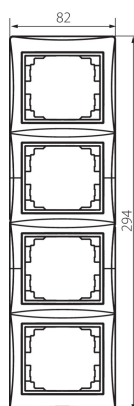

## 24828 DOMO 01-1540-003 kr

4 Gang Frame Vertical - with wing

5905339248282

### GENERAL DATA:

**Colour:** Ecrú  
**Width [mm]:** 81  
**Height [mm]:** 294

### TECHNICAL DATA:

**Material:** PC  
**Plastic:** PC

### LOGISTIC DATA:

**Packaging method:** 10  
**Number of units in the secondary packaging:** 10  
**Number of units in the packaging:** 120  
**Net unit weight [g]:** 60  
**Grammage [g]:** 76.33  
**Length of a unit pack [cm]:** 10  
**Width of a unit pack [cm]:** 1  
**Height of a unit pack [cm]:** 36.5  
**Weight of a cardboard box [kg]:** 9.1596  
**Width of a cardboard box [cm]:** 32  
**Height of a cardboard box [cm]:** 42  
**Length of a cardboard box [cm]:** 37.5  
**Volume of a cardboard box [m<sup>3</sup>]:** 0.0504