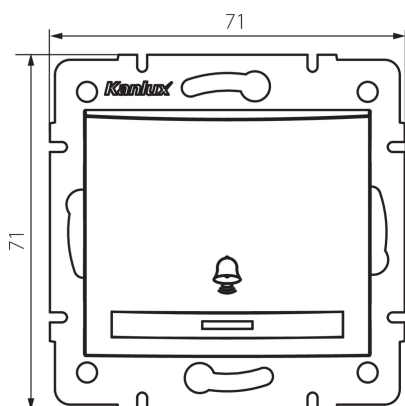

## 24839 DOMO 01-1080-243 sr

Bell push switch with LED

5905339248398

### GENERAL DATA:

**Colour:** silver

**Place of assembly:** Recessed mount in the wall

**Highlighting:** yes

**Width [mm]:** 71

**Height [mm]:** 71

**Diameter of an installation box:** 60

**Installation depth:** 25

### TECHNICAL DATA:

**Rated voltage [V]:** 250 AC

**Material:** PC

**Material of contacts:** CuSn94

**Terminal type:** Quick-fit coupling

**Plastic:** PC

**Number of levers:** 1

**Rated current [AX]:** 10