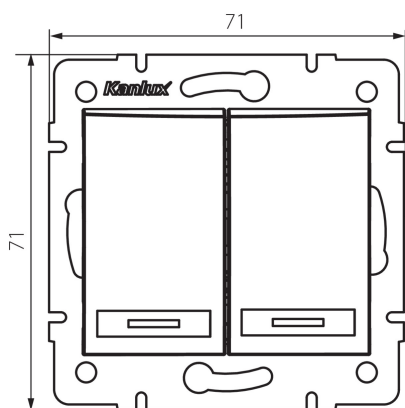

24843 DOMO 01-1120-243 sr

Double One Way Switch - Illuminated

5905339248435

GENERAL DATA:

Colour: silver

Place of assembly: Recessed mount in the wall

Highlighting: yes

Width [mm]: 71

Height [mm]: 71

Diameter of an installation box: 60

Installation depth: 25

TECHNICAL DATA:

Rated voltage [V]: 250 AC

Material: PC

Material of contacts: CuSn94

Terminal type: Quick-fit coupling

Plastic: PC

Number of levers: 2

Rated current [AX]: 10

IP class: 20

LOGISTIC DATA:

Packaging method: 10

Number of units in the secondary packaging: 10

Number of units in the packaging: 120