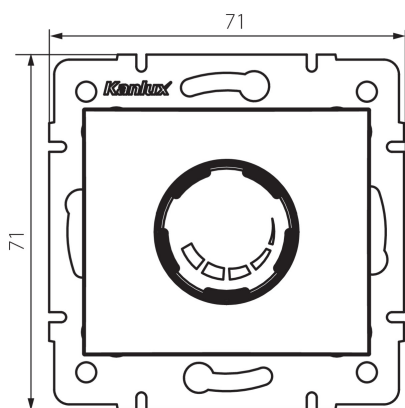

### GENERAL DATA:

**Colour:** silver

**Place of assembly:** Recessed mount in the wall

**Place of application:** Indoors

**Width [mm]:** 71

**Height [mm]:** 71

**Diameter of an installation box:** 60

**Connection type:** Bolt terminal block

**Terminal type:** Screw terminal

**Plastic:** PC

**IP class:** 20