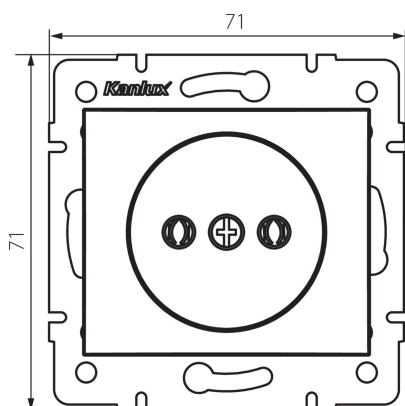

## 24848 DOMO 01-1210-143 sr

Socket Outlet Without Earth - FireProof Plastic

5905339248480

### GENERAL DATA:

**Colour:** silver  
**Place of assembly:** Recessed mount in the wall  
**Width [mm]:** 71  
**Height [mm]:** 71  
**Diameter of an installation box:** 60  
**Installation depth:** 25  
**Number of sockets:** 1

### TECHNICAL DATA:

**Rated voltage [V]:** 250 AC  
**Rated current [A]:** 16  
**Class of protection against electric shock:** II  
**Material:** PC  
**Material of contacts:** CuSn94  
**Earthing type:** 2P  
**Terminal type:** Screw terminal  
**Plastic:** PC  
**IP class:** 20