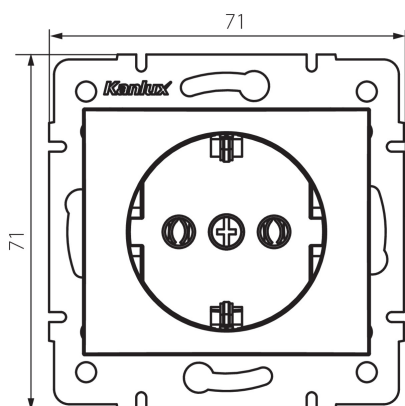

24849 DOMO 01-1220-143 sr

Schuko single power socket

5905339248497

GENERAL DATA:

Colour: silver
Place of assembly: Recessed mount in the wall
Width [mm]: 71
Height [mm]: 71
Diameter of an installation box: 60
Installation depth: 25
Number of sockets: 1

TECHNICAL DATA:

Rated voltage [V]: 250 AC
Rated current [A]: 16
Class of protection against electric shock: I
Material: PC
Material of contacts: CuSn94
Earthing type: type F
Terminal type: Screw terminal
Plastic: PC
IP class: 20

LOGISTIC DATA:

Packaging method: 10
Number of units in the secondary packaging: 10
Number of units in the packaging: 120
Net unit weight [g]: 68
Grammage [g]: 81.75
Length of a unit pack [cm]: 10
Width of a unit pack [cm]: 5
Height of a unit pack [cm]: 14
Weight of a cardboard box [kg]: 9.81
Width of a cardboard box [cm]: 26.5
Height of a cardboard box [cm]: 32
Length of a cardboard box [cm]: 44
Volume of a cardboard box [m³]: 0.037312