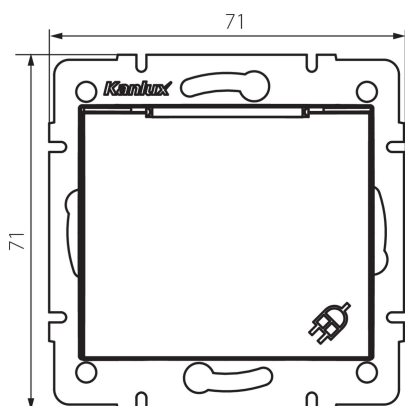

24850 DOMO 01-1230-143 sr

Socket Outlet Earthed - With Protection Cover - FireProof Plastic

5905339248503

GENERAL DATA:

Colour: silver
Place of assembly: Recessed mount in the wall
Width [mm]: 71
Height [mm]: 71
Diameter of an installation box: 60
Installation depth: 25
Number of sockets: 1

TECHNICAL DATA:

Rated voltage [V]: 250 AC
Rated current [A]: 16
Class of protection against electric shock: I
Material: PC
Material of contacts: CuSn94
Earthing type: type F
Terminal type: Screw terminal
Plastic: PC
IP class: 44

LOGISTIC DATA:

Packaging method: 10
Number of units in the secondary packaging: 10
Number of units in the packaging: 120
Net unit weight [g]: 82
Grammage [g]: 97.17
Length of a unit pack [cm]: 10
Width of a unit pack [cm]: 5
Height of a unit pack [cm]: 14
Weight of a cardboard box [kg]: 11.6604
Width of a cardboard box [cm]: 26.5
Height of a cardboard box [cm]: 32
Length of a cardboard box [cm]: 44
Volume of a cardboard box [m³]: 0.037312