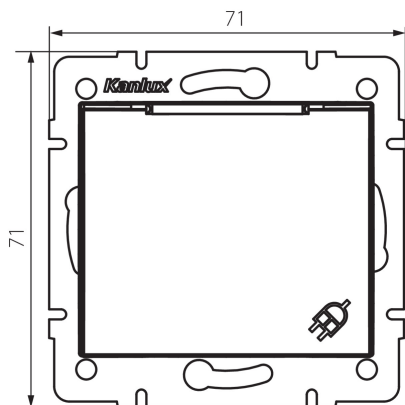

24851 DOMO 01-1560-143 sr

Type E power socket, IP44

5905339248510

GENERAL DATA:

Colour: silver
Place of assembly: Recessed mount in the wall
Width [mm]: 71
Height [mm]: 71
Diameter of an installation box: 60
Installation depth: 25
Number of sockets: 1

TECHNICAL DATA:

Rated voltage [V]: 250 AC
Rated current [A]: 16
Class of protection against electric shock: I
Material: PC
Material of contacts: CuSn94
Earthing type: Type E
Terminal type: Screw terminal
Plastic: PC
IP class: 44

LOGISTIC DATA:

Packaging method: 10
Number of units in the secondary packaging: 10
Number of units in the packaging: 120
Net unit weight [g]: 82
Grammage [g]: 97.17
Length of a unit pack [cm]: 10
Width of a unit pack [cm]: 5
Height of a unit pack [cm]: 14
Weight of a cardboard box [kg]: 11.6604
Width of a cardboard box [cm]: 26.5
Height of a cardboard box [cm]: 32
Length of a cardboard box [cm]: 44
Volume of a cardboard box [m³]: 0.037312