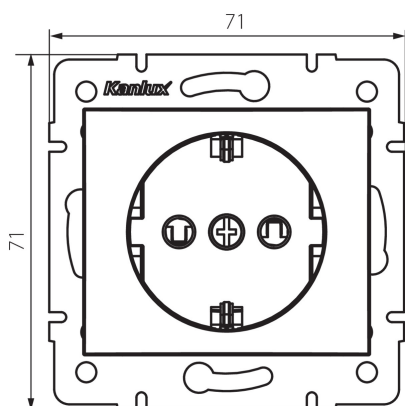

24852 DOMO 01-1240-143 sr

Schuko single power socket with contact protection

5905339248527

GENERAL DATA:

Colour: silver
Place of assembly: Recessed mount in the wall
Contact protection: yes
Width [mm]: 71
Height [mm]: 71
Diameter of an installation box: 60
Installation depth: 25
Number of sockets: 1

TECHNICAL DATA:

Rated voltage [V]: 250 AC
Rated current [A]: 16
Class of protection against electric shock: I
Material: PC
Material of contacts: CuSn94
Earthing type: type F
Terminal type: Screw terminal
Plastic: PC
IP class: 20

LOGISTIC DATA:

Packaging method: 10
Number of units in the secondary packaging: 10
Number of units in the packaging: 120
Net unit weight [g]: 70
Grammage [g]: 84
Length of a unit pack [cm]: 10
Width of a unit pack [cm]: 5
Height of a unit pack [cm]: 14
Weight of a cardboard box [kg]: 10.08
Width of a cardboard box [cm]: 26.5
Height of a cardboard box [cm]: 32
Length of a cardboard box [cm]: 44
Volume of a cardboard box [m³]: 0.037312