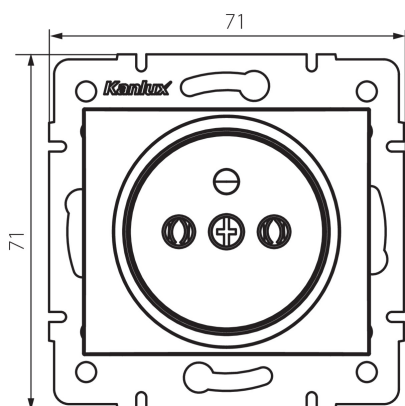

24854 DOMO 01-1251-143 sr

Type E single power socket

5905339248541

GENERAL DATA:

Colour: silver
Place of assembly: Recessed mount in the wall
Width [mm]: 71
Height [mm]: 71
Diameter of an installation box: 60
Installation depth: 25
Number of sockets: 1

TECHNICAL DATA:

Rated voltage [V]: 250 AC
Rated current [A]: 16
Class of protection against electric shock: I
Material: PC
Material of contacts: CuSn94
Earthing type: Type E
Terminal type: Screw terminal
Plastic: PC
IP class: 20

LOGISTIC DATA:

Packaging method: 10
Number of units in the secondary packaging: 10
Number of units in the packaging: 120
Net unit weight [g]: 68
Grammage [g]: 81.42
Length of a unit pack [cm]: 9
Width of a unit pack [cm]: 5
Height of a unit pack [cm]: 14
Weight of a cardboard box [kg]: 9.7704
Width of a cardboard box [cm]: 25.5
Height of a cardboard box [cm]: 32
Length of a cardboard box [cm]: 44
Volume of a cardboard box [m³]: 0.035904

24854 DOMO 01-1251-143 sr

Type E single power socket