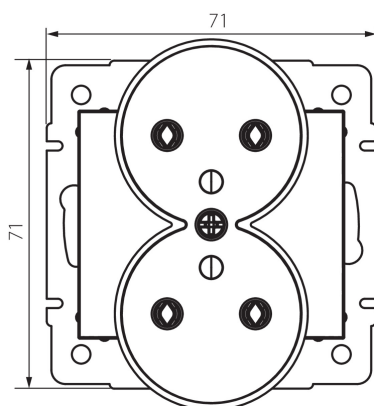

## 24855 DOMO 01-1253-143 sr

Type E double power socket with earthing terminal

5905339248558

### GENERAL DATA:

**Colour:** silver  
**Place of assembly:** Recessed mount in the wall  
**Width [mm]:** 71  
**Height [mm]:** 71  
**Diameter of an installation box:** 60  
**Installation depth:** 25  
**Number of sockets:** 2

### TECHNICAL DATA:

**Rated voltage [V]:** 250 AC  
**Rated current [A]:** 16  
**Class of protection against electric shock:** I  
**Material:** PC  
**Material of contacts:** CuSn94  
**Earthing type:** Type E  
**Terminal type:** Screw terminal  
**Plastic:** PC  
**IP class:** 20

## 24855 DOMO 01-1253-143 sr

---

Type E double power socket with earthing terminal