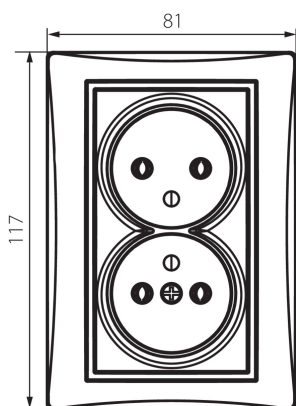

24857 DOMO 01-1261-143 sr

Type E double power socket, complete

5905339248572

GENERAL DATA:

Colour: silver
Place of assembly: Recessed mount in the wall
Width [mm]: 81
Height [mm]: 110
Diameter of an installation box: 68
Installation depth: 25
Number of sockets: 2

TECHNICAL DATA:

Rated voltage [V]: 250 AC
Rated current [A]: 16
Class of protection against electric shock: I
Material: PC
Material of contacts: CuSn94
Earthing type: Type E
Terminal type: Screw terminal
Plastic: PC
IP class: 20

LOGISTIC DATA:

Packaging method: 10
Number of units in the secondary packaging: 10
Number of units in the packaging: 120
Net unit weight [g]: 116
Grammage [g]: 134.67
Length of a unit pack [cm]: 10
Width of a unit pack [cm]: 5
Height of a unit pack [cm]: 18
Weight of a cardboard box [kg]: 16.1604
Width of a cardboard box [cm]: 25
Height of a cardboard box [cm]: 52.5
Length of a cardboard box [cm]: 52
Volume of a cardboard box [m³]: 0.06825

24857 DOMO 01-1261-143 sr

Type E double power socket, complete