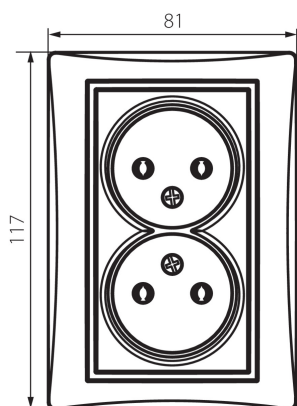

24859 DOMO 01-1280-143 sr

Double Socket Outlet 16A - 250V~e-Without Earth

5905339248596

GENERAL DATA:

Colour: silver
Place of assembly: Recessed mount in the wall
Width [mm]: 81
Height [mm]: 110
Diameter of an installation box: 68
Installation depth: 25
Number of sockets: 2

TECHNICAL DATA:

Rated voltage [V]: 250 AC
Rated current [A]: 16
Class of protection against electric shock: II
Material: PC
Material of contacts: CuSn94
Earthing type: 2P
Terminal type: Screw terminal
Plastic: PC
IP class: 20

LOGISTIC DATA:

Packaging method: 10
Number of units in the secondary packaging: 10
Number of units in the packaging: 120
Net unit weight [g]: 102
Grammage [g]: 118.33
Length of a unit pack [cm]: 10
Width of a unit pack [cm]: 5
Height of a unit pack [cm]: 18
Weight of a cardboard box [kg]: 14.1996
Width of a cardboard box [cm]: 22
Height of a cardboard box [cm]: 51.2
Length of a cardboard box [cm]: 49.5
Volume of a cardboard box [m³]: 0.055757