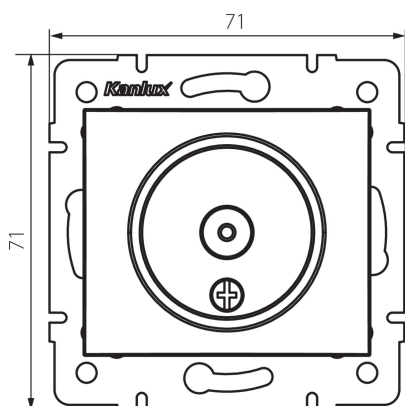

24860 DOMO 01-1290-043 sr

TV antenna loop-through wall socket

5905339248602

GENERAL DATA:

Colour: silver

Place of assembly: Recessed mount in the wall

Width [mm]: 69

Height [mm]: 64

Diameter of an installation box: 60

Number of sockets: 1

TECHNICAL DATA:

Material: PC

Socket type: antenna, TV-Type pass-through

Plastic: PC

IP class: 20

LOGISTIC DATA:

Packaging method: 10

Number of units in the secondary packaging: 10

Number of units in the packaging: 120

Net unit weight [g]: 66

Grammage [g]: 78.33

Length of a unit pack [cm]: 10

Width of a unit pack [cm]: 4