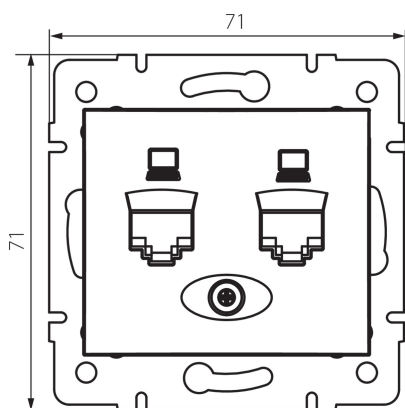

## 24873 DOMO 01-1410-043 sr

Double computer socket, independent (2x RJ45Cat 5e Jack)

5905339248732

### GENERAL DATA:

**Colour:** silver

**Place of assembly:** Recessed mount in the wall

**Width [mm]:** 71

**Height [mm]:** 71

**Diameter of an installation box:** 60

**Number of sockets:** 2

### TECHNICAL DATA:

**Material:** PC

**Socket type:** dual independent computer 2xRJ45 Cat. 5e

**Plastic:** PC

**IP class:** 20