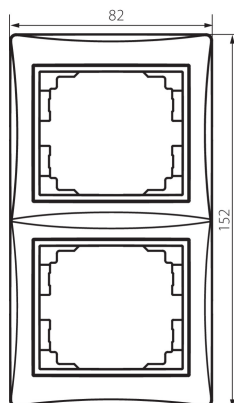

24885 DOMO 01-1520-043 sr

2 Gang Frame Vertical - with wing

5905339248855

GENERAL DATA:

Colour: silver
Width [mm]: 81
Height [mm]: 152

TECHNICAL DATA:

Material: PC
Plastic: PC

LOGISTIC DATA:

Packaging method: 10
Number of units in the secondary packaging: 10
Number of units in the packaging: 120
Net unit weight [g]: 32
Grammage [g]: 43.42
Length of a unit pack [cm]: 10
Width of a unit pack [cm]: 1.5
Height of a unit pack [cm]: 21.5
Weight of a cardboard box [kg]: 5.2104
Width of a cardboard box [cm]: 18
Height of a cardboard box [cm]: 42
Length of a cardboard box [cm]: 37.5
Volume of a cardboard box [m³]: 0.02835