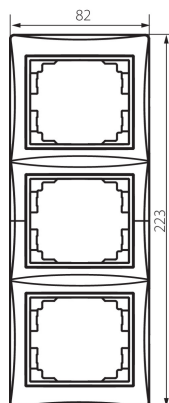

24886 DOMO 01-1530-043 sr

3 Gang Frame Vertical - with wing

5905339248862

GENERAL DATA:

Colour: silver
Width [mm]: 81
Height [mm]: 223

TECHNICAL DATA:

Material: PC
Plastic: PC

LOGISTIC DATA:

Packaging method: 10
Number of units in the secondary packaging: 10
Number of units in the packaging: 120
Net unit weight [g]: 46
Grammage [g]: 60
Length of a unit pack [cm]: 10
Width of a unit pack [cm]: 1.5
Height of a unit pack [cm]: 29
Weight of a cardboard box [kg]: 7.2
Width of a cardboard box [cm]: 25
Height of a cardboard box [cm]: 42
Length of a cardboard box [cm]: 37.5
Volume of a cardboard box [m³]: 0.039375