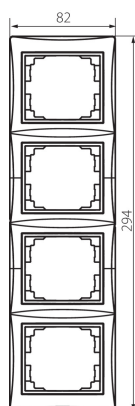

24887 DOMO 01-1540-043 sr

4 Gang Frame Vertical - with wing

5905339248879

GENERAL DATA:

Colour: silver

Width [mm]: 81

Height [mm]: 294

TECHNICAL DATA:

Material: PC

Plastic: PC

LOGISTIC DATA:

Packaging method: 10

Number of units in the secondary packaging: 10

Number of units in the packaging: 120

Net unit weight [g]: 60

Grammage [g]: 76.33

Length of a unit pack [cm]: 10

Width of a unit pack [cm]: 1

Height of a unit pack [cm]: 36.5

Weight of a cardboard box [kg]: 9.1596

Width of a cardboard box [cm]: 32

Height of a cardboard box [cm]: 42

Length of a cardboard box [cm]: 37.5

Volume of a cardboard box [m³]: 0.0504