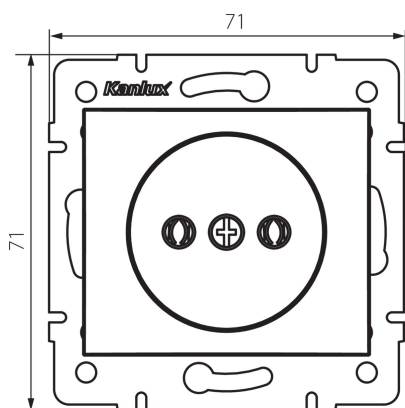

24907 DOMO 01-1210-141 gr

Socket Outlet Without Earth - FireProof Plastic

5905339249074

GENERAL DATA:

Colour: graphite
Place of assembly: Recessed mount in the wall
Width [mm]: 71
Height [mm]: 71
Diameter of an installation box: 60
Installation depth: 25
Number of sockets: 1

TECHNICAL DATA:

Rated voltage [V]: 250 AC
Rated current [A]: 16
Class of protection against electric shock: II
Material: PC
Material of contacts: CuSn94
Earthing type: 2P
Terminal type: Screw terminal
Plastic: PC
IP class: 20

LOGISTIC DATA:

Packaging method: 10
Number of units in the secondary packaging: 10
Number of units in the packaging: 120
Net unit weight [g]: 58
Grammage [g]: 70.58
Length of a unit pack [cm]: 10
Width of a unit pack [cm]: 4
Height of a unit pack [cm]: 14
Weight of a cardboard box [kg]: 8.4696
Width of a cardboard box [cm]: 25.5
Height of a cardboard box [cm]: 32
Length of a cardboard box [cm]: 44
Volume of a cardboard box [m³]: 0.035904