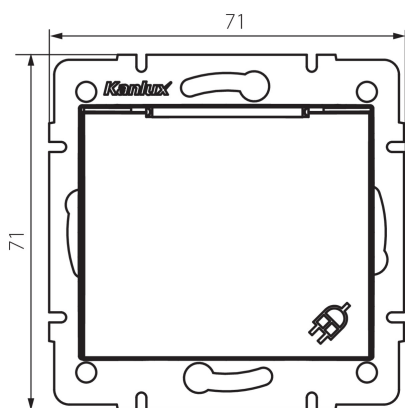

24909 DOMO 01-1230-141 gr

Socket Outlet Earthed - With Protection Cover - FireProof Plastic

5905339249098

GENERAL DATA:

Colour: graphite
Place of assembly: Recessed mount in the wall
Width [mm]: 71
Height [mm]: 71
Diameter of an installation box: 60
Installation depth: 25
Number of sockets: 1

TECHNICAL DATA:

Rated voltage [V]: 250 AC
Rated current [A]: 16
Class of protection against electric shock: I
Material: PC
Material of contacts: CuSn94
Earthing type: type F
Terminal type: Screw terminal
Plastic: PC
IP class: 44

LOGISTIC DATA:

Packaging method: 10
Number of units in the secondary packaging: 10
Number of units in the packaging: 120
Net unit weight [g]: 82
Grammage [g]: 97.17
Length of a unit pack [cm]: 10
Width of a unit pack [cm]: 5
Height of a unit pack [cm]: 14
Weight of a cardboard box [kg]: 11.6604
Width of a cardboard box [cm]: 26.5
Height of a cardboard box [cm]: 32
Length of a cardboard box [cm]: 44
Volume of a cardboard box [m³]: 0.037312